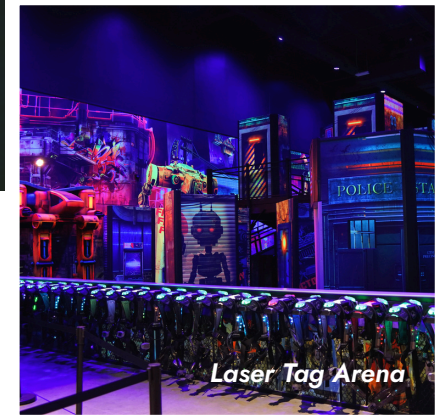

TOURNAMENT-READY INFRASTRUCTURE:

- Combined spectator capacity of 4,400+ across championship arena and ice rink
- Professional streaming via NBC SportsEngine Play for all events, giving your tournament national visibility
- Flexible court configurations to accommodate multiple sports and tournament bracket formats
- Dedicated officials' locker rooms and private spaces
- On-site tournament coordination staff to support event logistics
- Electronic scoreboards and timing systems across all venues
- High-speed WiFi throughout the facility for live scoring and social media coverage

EVENTS HOSTED IN 2025

- KSHSAA 6A Boys & Girls State Wrestling Championships
- University of Kansas Hockey Club (11 Home Games)
- Kansas State University vs. University of Missouri Volleyball Exhibition
- NXT-Pro Puma Basketball Circuit
- Adidas 3ssB Gold Basketball Circuit

 ALL EVENTS STREAMED ON NBC SPORTEENGINE PLAY
Give your tournament national exposure with professional streaming capabilities included with every event.

HAWKS OUTPOST

ENTERTAINMENT

Hawk's Outpost, our family entertainment center, is the ultimate destination for fun beyond the games. While athletes compete, siblings and parents can enjoy hours of entertainment without leaving the facility, maximizing convenience and creating a complete tournament experience that keeps everyone happy.

Whether you're winding down after a game or making it a day of play, Hawk's Outpost offers excitement for all ages in one action-packed space. This dynamic entertainment center features:

BOWLING:

- 10 lanes of traditional bowling
- 6 lanes of boutique Spark Bowling with enhanced lighting and music
- League play and tournament hosting available