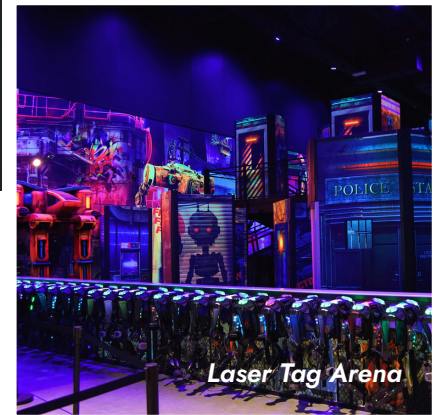

HAWKS OUTPOST

ENTERTAINMENT

Hawk's Outpost, our family entertainment center, is the ultimate destination for fun beyond the games. While athletes compete, siblings and parents can enjoy hours of entertainment without leaving the facility, maximizing convenience and creating a complete tournament experience that keeps everyone happy.

Whether you're winding down after a game or making it a day of play, Hawk's Outpost offers excitement for all ages in one action-packed space. This dynamic entertainment center features:

BOWLING:

- 10 lanes of traditional bowling
- 6 lanes of boutique Spark Bowling with enhanced lighting and music
- League play and tournament hosting available

ACTIVE ENTERTAINMENT:

- Laser Tag Arena - Multi-level tactical combat zone
- Roll Glider - Thrilling suspended coaster experience
- 4D Dark Ride - Immersive virtual reality adventure
- 2 Sports Simulators - Golf, baseball, football, hockey, and more
- 6 Krazy Darts Bays - Digital dart games and competitions

GAMING:

- 75+ Arcade Games with redemption prizes
- LEVELUP Esports Lounge - Competitive and casual gaming stations

CELEBRATIONS & EVENTS: Host an unforgettable team celebration, birthday party, or special event at AdventHealth Sports Park at Bluhawk! With on-site dining and dedicated event coordinators, planning your celebration is a breeze.

PRO TIP!

Call ahead to reserve bowling lanes, sports simulators, and Krazy Darts!

913-713-4295