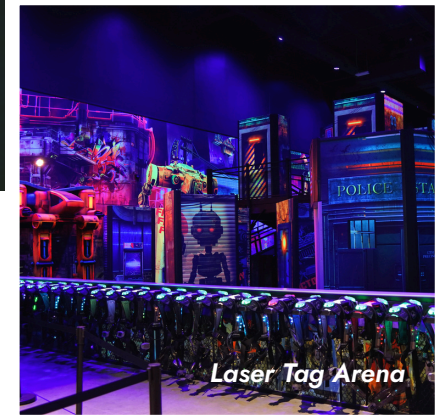

HAWKS OUTPOST

ENTERTAINMENT

Hawk's Outpost, our family entertainment center, is the ultimate destination for fun beyond the games. While athletes compete, siblings and parents can enjoy hours of entertainment without leaving the facility, maximizing convenience and creating a complete tournament experience that keeps everyone happy.

Whether you're winding down after a game or making it a day of play, Hawk's Outpost offers excitement for all ages in one action-packed space. This dynamic entertainment center features:

BOWLING:

- 10 lanes of traditional bowling
- 6 lanes of boutique Spark Bowling with enhanced lighting and music
- League play and tournament hosting available

ACTIVE ENTERTAINMENT:

- Laser Tag Arena - Multi-level tactical combat zone
- Roll Glider - Thrilling suspended coaster experience
- 4D Dark Ride - Immersive virtual reality adventure
- 2 Sports Simulators - Golf, baseball, football, hockey, and more
- 6 Krazy Darts Bays - Digital dart games and competitions

GAMING:

- 75+ Arcade Games with redemption prizes
- LEVELUP Esports Lounge - Competitive and casual gaming stations

CELEBRATIONS & EVENTS: Host an unforgettable team celebration, birthday party, or special event at AdventHealth Sports Park at Bluhawk! With on-site dining and dedicated event coordinators, planning your celebration is a breeze.

PRO TIP!

Call ahead to reserve bowling lanes, sports simulators, and Krazy Darts!

913-713-4295