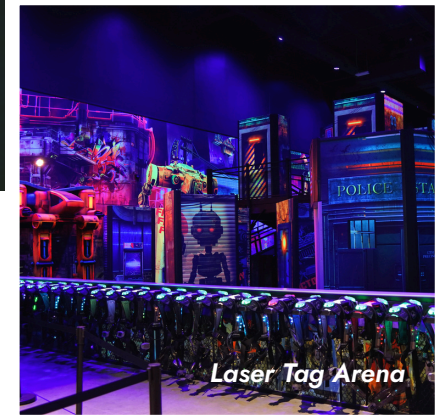

TOURNAMENT-READY INFRASTRUCTURE:

- Combined spectator capacity of 4,400+ across championship arena and ice rink
- Professional streaming via NBC SportsEngine Play for all events, giving your tournament national visibility
- Flexible court configurations to accommodate multiple sports and tournament bracket formats
- Dedicated officials' locker rooms and private spaces
- On-site tournament coordination staff to support event logistics
- Electronic scoreboards and timing systems across all venues
- High-speed WiFi throughout the facility for live scoring and social media coverage

EVENTS HOSTED IN 2025

- KSHSAA 6A Boys & Girls State Wrestling Championships
- University of Kansas Hockey Club (11 Home Games)
- Kansas State University vs. University of Missouri Volleyball Exhibition
- NXT-Pro Puma Basketball Circuit
- Adidas 3ssB Gold Basketball Circuit

ALL EVENTS STREAMED ON NBC SPORTEENGINE PLAY
Give your tournament national exposure with professional streaming capabilities included with every event.

HAWKS OUTPOST

ENTERTAINMENT

Hawk's Outpost, our family entertainment center, is the ultimate destination for fun beyond the games. While athletes compete, siblings and parents can enjoy hours of entertainment without leaving the facility, maximizing convenience and creating a complete tournament experience that keeps everyone happy.

Whether you're winding down after a game or making it a day of play, Hawk's Outpost offers excitement for all ages in one action-packed space. This dynamic entertainment center features:

BOWLING:

- 10 lanes of traditional bowling
- 6 lanes of boutique Spark Bowling with enhanced lighting and music
- League play and tournament hosting available