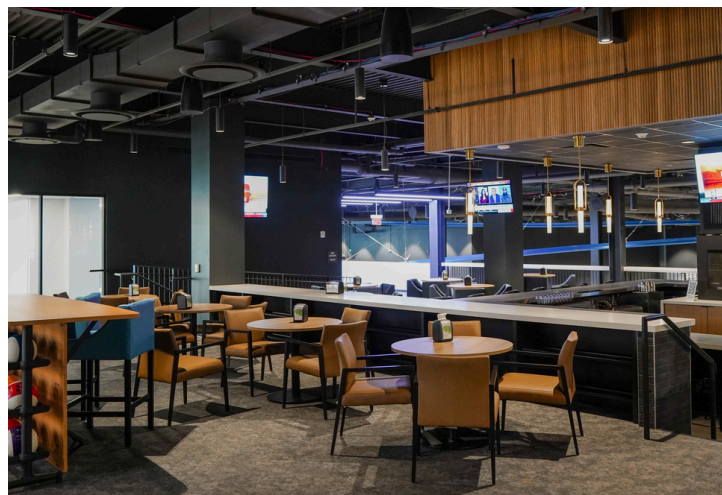

QUICK SERVICE:

- Elevate Café - Grab-n-go healthy options, sandwiches, salads, snacks, and beverages
- Downstairs Bar - Located in Hawk's Outpost entertainment center

FULL-SERVICE DINING:

- Upstairs Bar & Lounge - Overlooks both the fieldhouse and entertainment area with boutique bowling and sports simulator access
- Comprehensive menu featuring burgers, wings, pizza, salads, handhelds, appetizers, and kids' meals (see full menu on Page 6)
- In-house developed recipes beyond standard concessions fare

TEAM PRE-ORDER FOOD PACKAGES:

Streamline your tournament day and skip the lines! Coaches and team managers can order meals in advance for pickup upon arrival—ensuring your athletes are fueled and ready to compete without the wait.

AVAILABLE PACKAGES:

- Team Breakfast Packages - Hot breakfast items, fruit, juice, and coffee
- Lunch & Dinner Packages - Customizable team meals from our full menu
- Snack & Hydration Stations - Grab-n-go options for between games
- Individual Meal Vouchers - Pre-paid options for flexible team dining

HOW TO PRE-ORDER

Contact our tournament catering coordinator at least 48 hours before your event:

☎ [913.713.HAWK (4295)](tel:913.713.HAWK)

✉ TEAMCATERING@BLUHAWKSPORTS.COM

🌐 BLUHAWKSPORTS.COM/TEAM-DINING

Scan to view
full menu &
allergen info