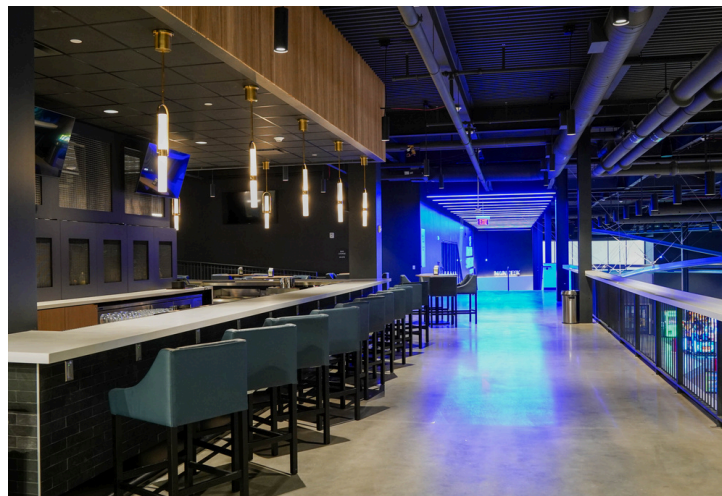

QUICK SERVICE:

- Elevate Café - Grab-n-go healthy options, sandwiches, salads, snacks, and beverages
- Downstairs Bar - Located in Hawk's Outpost entertainment center

FULL-SERVICE DINING:

- Upstairs Bar & Lounge - Overlooks both the fieldhouse and entertainment area with boutique bowling and sports simulator access
- Comprehensive menu featuring burgers, wings, pizza, salads, handhelds, appetizers, and kids' meals (see full menu on Page 6)
- In-house developed recipes beyond standard concessions fare

TEAM PRE-ORDER FOOD PACKAGES:

Streamline your tournament day and skip the lines! Coaches and team managers can order meals in advance for pickup upon arrival—ensuring your athletes are fueled and ready to compete without the wait.

AVAILABLE PACKAGES:

- Team Breakfast Packages - Hot breakfast items, fruit, juice, and coffee
- Lunch & Dinner Packages - Customizable team meals from our full menu
- Snack & Hydration Stations - Grab-n-go options for between games
- Individual Meal Vouchers - Pre-paid options for flexible team dining

HOW TO PRE-ORDER

Contact our tournament catering coordinator at least 48 hours before your event:

☎ [913.713.HAWK (4295)](tel:913.713.HAWK)

✉ TEAMCATERING@BLUHAWKSPORTS.COM

🌐 BLUHAWKSPORTS.COM/TEAM-DINING

Scan to view
full menu &
allergen info