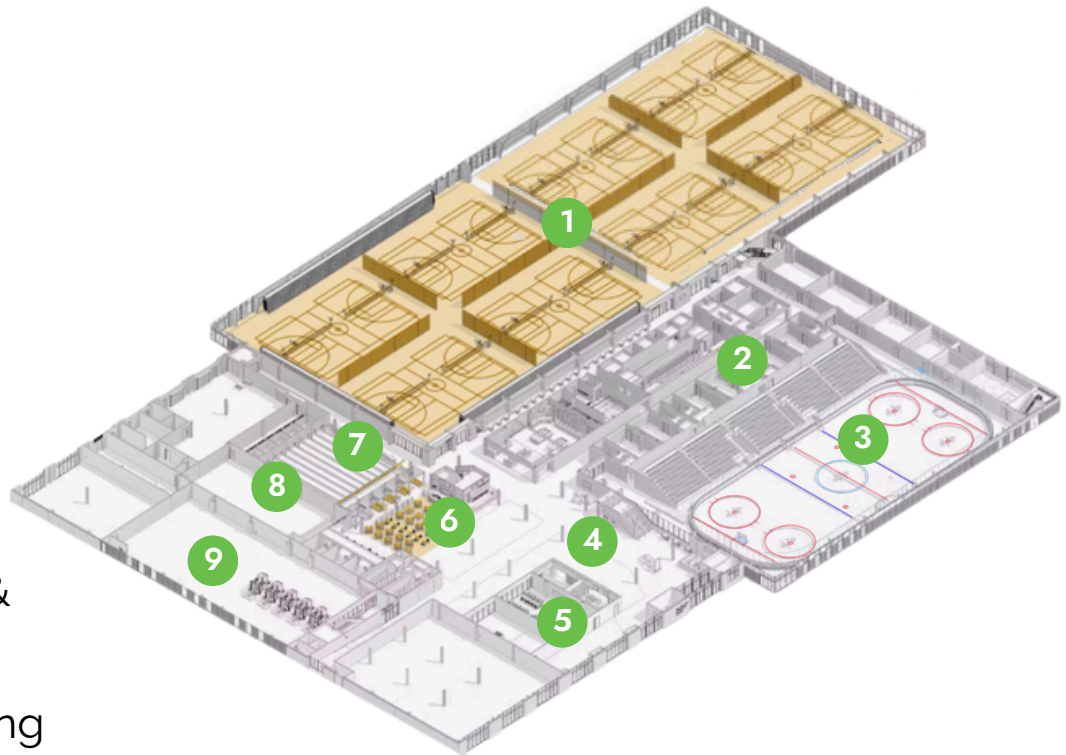

★ You Are Here

Advent Health
SPORTS PARK
at BLUHAWK

UPPER
LEVEL

1. Mixed Use Courts
2. Locker Rooms
3. Ice Rink
4. Arcade & Sports Simulators
5. E-Sports Lounge
6. Grab-n-Go Café & Bar
7. Main Level Bowling
8. Laser Tag
9. Sports Performance

VISITOR PARKING MAP

Parking:

- P1: Main Sports Park Parking (closest to all competition venues)
- P2: Retail & Dining Parking (shared for shopping/restaurants)
- P3: Overflow Event Parking (large tournament weekends)